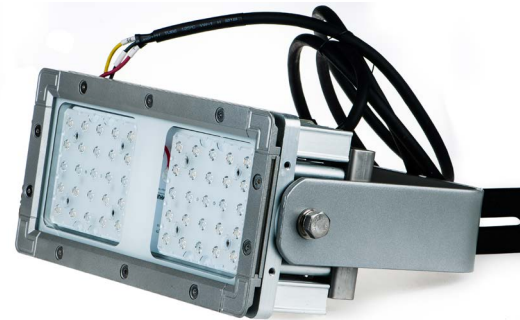

NANHUA-EUROPE can supply floodlights up to 400 watt, dimmable from your controls, explosion-proof floodlights up to 70 watt and walk-way lights up to 30 watt. Next to these standard solutions, there are special models for your specific needs.

NANHUA-EUROPE®

Our Product Portfolio includes:

- Advanced lighting technology: angles 15°, 25° and 60°
- Dimmable units available on request
- High efficiency (up to >150 lm/W)
- Available in 2700K to 5500K color temperatures
- Vibration and shock proof armatures
- Over 50.000 hour's lifespan
- Also available for object lighting
- Large stock available